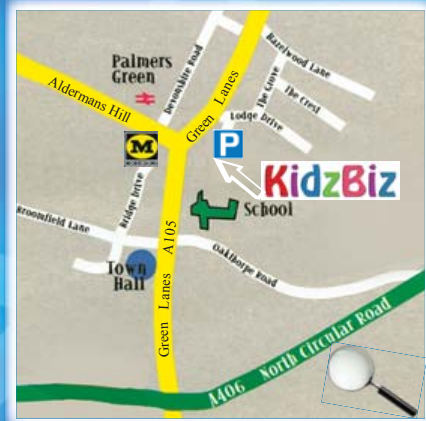

220 Green Lanes
Palmers Green , London N13 5UD

To.....
From.....
Please come to my party
on..... to.....
time..... to.....
R.S.V.P. to.....
Tel:

It's Party Time at

KidzBiz

Tel : 020 8886 7520

Email: manager@kidzbiz.co.uk

www.kidzbiz.co.uk

Where to find us !

220 Green Lanes
Palmers Green
London N13 5UD

Contact us !

Tel : 020 8886 7520
Email: info@kidzbiz.co.uk
www.kidzbiz.co.uk

Getting to us !

By Bus By Car
121, 329, W6 A406, A105

Entrance in Lodge Drive Car Park

General Rules of Play

- Height restriction of 4ft 9in (1.45mtrs), sorry NO exceptions!
- Socks must be worn; no bare tops - long sleeves recommended.
- Children must be supervised by an adult at all times.
- Jewellery & all sharp objects including badges must be removed before entering the playframe.
- Food and drink should only be consumed at the seating areas provided.
- Only food and drink purchased at KidzBiz can be consumed in the centre.